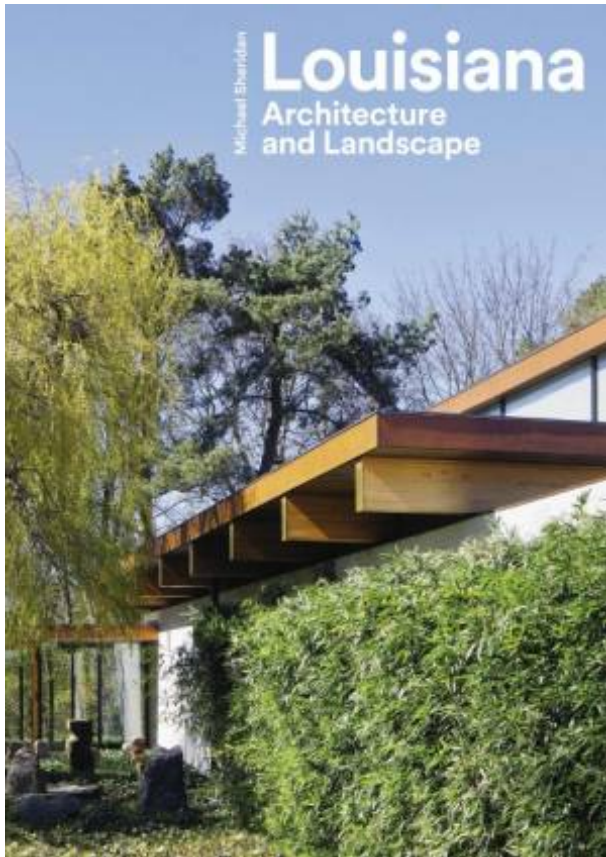

Louisiana - Architecture and Landscape

Kategori:	Kunst, design & foto
Sprog:	Engelsk
Udgivet:	20. juni 2017
Forfatter:	Michael Sheridan
Forlag:	Louisiana Museum
ISBN:	9788792877864

[Louisiana - Architecture and Landscape.pdf](#)

[Louisiana - Architecture and Landscape.epub](#)

As you walk around Louisiana today, the location of buildings and landscape seems to be firm and unchanging, as if it had always been such. But under the apparently self-evident environment lies an epic story of creation and innovation that goes back to the Napoleonic Wars. The museum now publishes a comprehensive and groundbreaking book, Louisiana – Architecture and Landscape, where the American architect, author and expert on modern Nordic architecture Michael Sheridan tells the story of the museum’s long creation. It is the story of a museum that has grown organically in keeping with the evolution of contemporary art and the vision of the museum’s founder, Knud W. Jensen. Today, everyone wants to be like the museum in Humlebæk – but how did Louisiana become Louisiana?

Universities and other institutions in many parts of the world offer qualifications in landscape architecture Architecture, Engineering, Land Surveying, Landscape Architecture, Geoscience and Interior Design Our guide connects students with the best landscape architecture schools.

licensure laws and rules in louisiana. Then share on Instagram.

Search for a major based off your interests. Cadence is a Landscape Architecture practice focused on connecting physical and social landscapes. EDGE collaborated with the architectural team on the master planning and site design for this state-of-the-art corporate headquarters expansion in Monroe, Louisiana. The